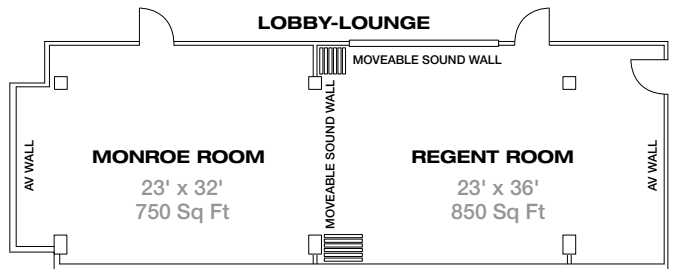

The Monroe and Regent Rooms

- The Monroe and Regent Rooms, named for the streets that intersect just outside the hotel's front door, can seat up to 150 when combined in theatre-style seating or 150 for a reception
- Regent Room's doors also open on to the lobby level bar and restaurant and can be used as a lounge

Room Name	Reception	Rounds	Classroom	Theatre	Conference	U-Shape	Hollow Square
Monroe	50	40	24	60	25	20	32
Regent	60	40	40	85	30	25	35
Monroe/Regent	150	88	60	150	50	45	60