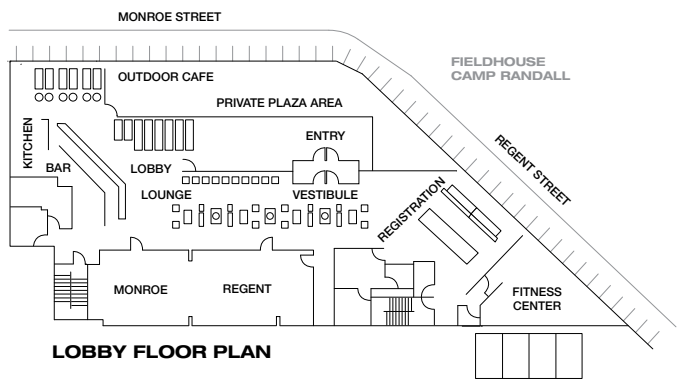

Business Amenities & Event Spaces

Business Amenities

- Entirely wireless hotel
- iPad available for guest use
- Meeting rooms on the lobby level
- State-of-the-art digital projectors and large screens for presentations or to watch the game
- Custom catering prepared on-site
- The Wise, a hip urban full-service restaurant and bar, available for groups or the solo traveler; open for breakfast, lunch and dinner featuring small plates menu with a cosmopolitan twist; extensive mix of classic cocktails and craft beers
- Unique lobby lounge favorable to meeting and socializing

The Monroe and Regent Rooms

- The Monroe and Regent Rooms, named for the streets that intersect just outside the hotel's front door, can seat up to 150 when combined in theatre-style seating or 150 for a reception
- Regent Room's doors also open on to the lobby level bar and restaurant and can be used as a lounge

Room Name	Reception	Rounds	Classroom	Theatre	Conference	U-Shape	Hollow Square
Monroe	50	40	24	60	25	20	32
Regent	60	40	40	85	30	25	35
Monroe/Regent	150	88	60	150	50	45	60